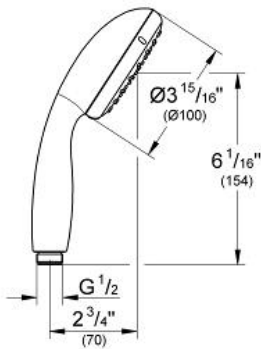

NEW TEMPESTA 100
Handshower 2 Sprays

MODEL # 26047EN1

Pure Freude
an Wasser

GROHE

Product Description:
NEW TEMPESTA 100
Handshower 2 Sprays

Standard Specification:

- 2 Adjustable spray patterns: Rain, Jet
- GROHE EcoJoy 1.75 gpm (6.6 l/min) flow limiter
- GROHE DreamSpray perfect spray pattern
- GROHE StarLight finish
- SpeedClean® anti-lime system
- Inner WaterGuide for a longer life
- Universal mounting system (fits all standard shower hoses)
- Min. recommended pressure: 15 psi