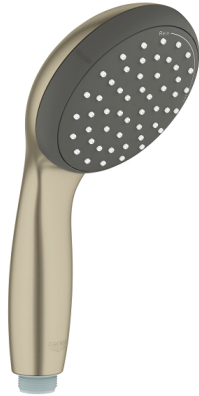

NEW TEMPESTA 100
Handshower 2 Sprays

MODEL # 26047EN1

Pure Freude
an Wasser

GROHE

Product Description:
NEW TEMPESTA 100
Handshower 2 Sprays

Standard Specification:

- 2 Adjustable spray patterns: Rain, Jet
- GROHE EcoJoy 1.75 gpm (6.6 l/min) flow limiter
- GROHE DreamSpray perfect spray pattern
- GROHE StarLight finish
- SpeedClean® anti-lime system
- Inner WaterGuide for a longer life
- Universal mounting system (fits all standard shower hoses)
- Min. recommended pressure: 15 psi

Applicable Codes & Standards:

- Energy Policy Act of 1992
- ASME A112.18.1/CSA B125.1
- EPA WaterSense®
- CalGreen

Color:

- 26047EN1 Brushed Nickel